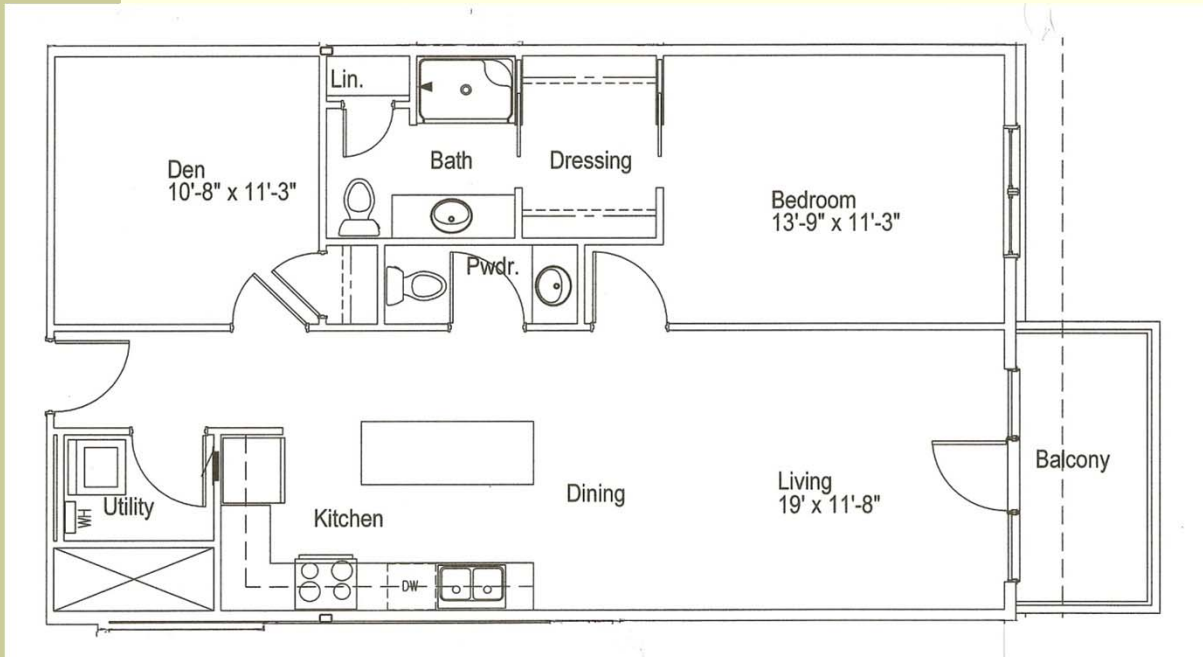

Unit 202

- 1 bedroom with den & powder bath.
- 918 square feet.
- East side with Chatham Arch views.
- 72 square feet of exterior patio.
- Lease rate: \$1,200/month