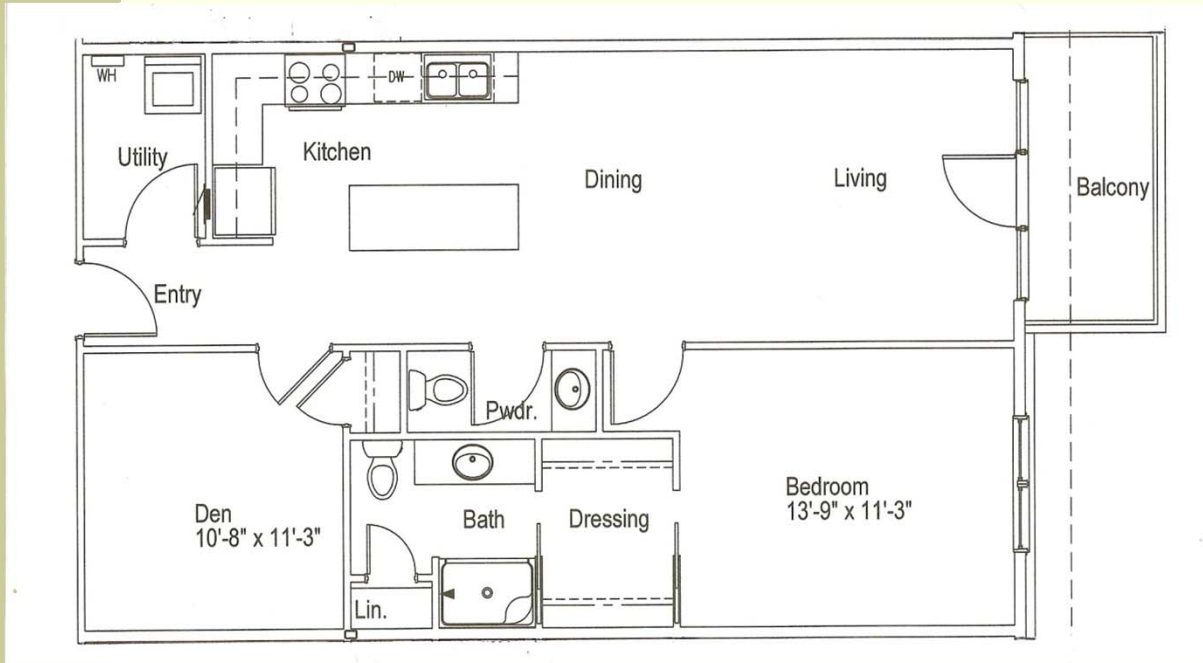

Unit 204

- 1 bedroom with den and powder bath.
- 918 square feet.
- East side with Chatham Arch views.
- 72 square feet of exterior patio.
- Lease rate: \$1,200/month.