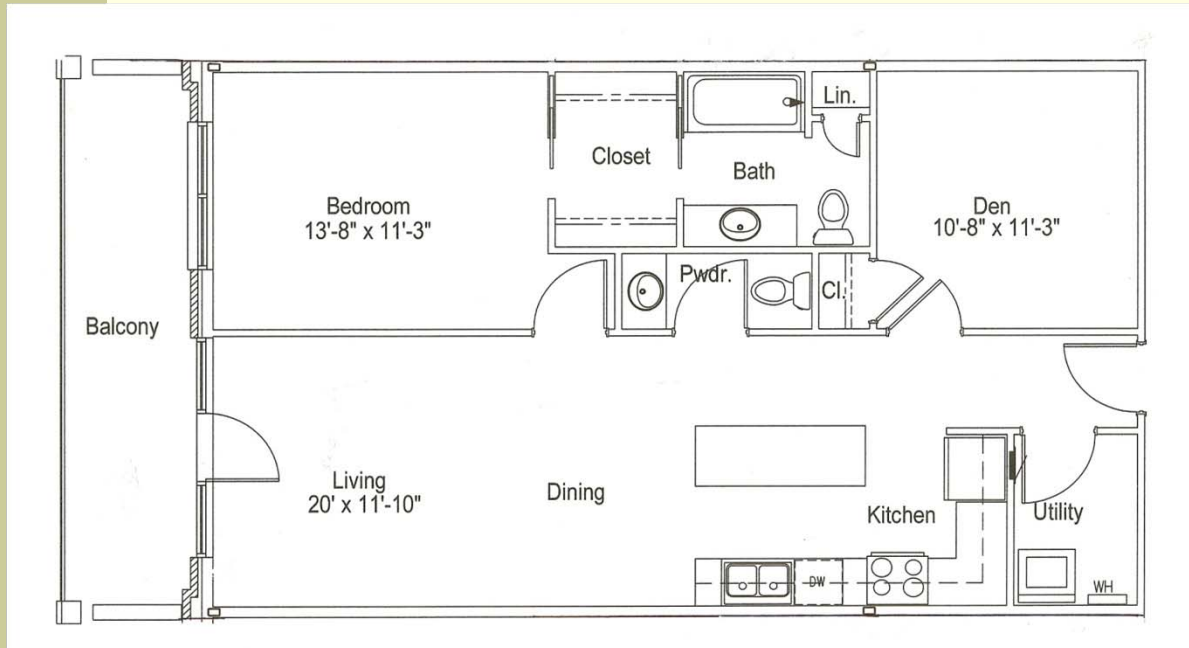

## Unit 205

- 1 bedroom with den and powder bath.
- 907 square feet.
- West side with city views.
- 140 square feet of exterior patio.
- Lease rate: \$1,250/month.