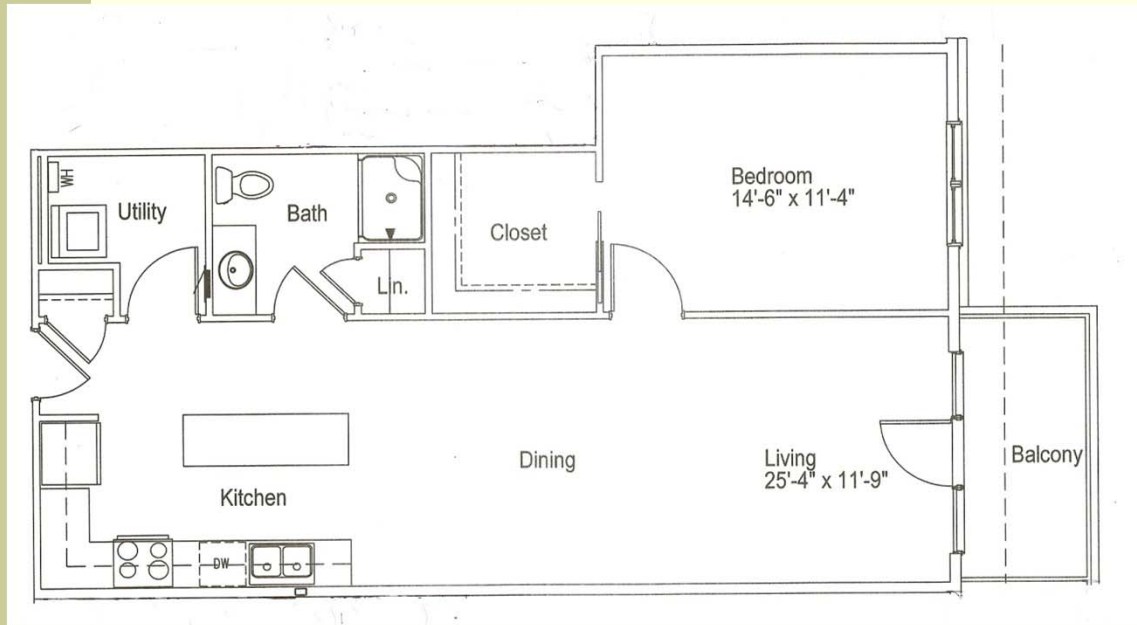

Unit 206

- 1 bedroom with one bath.
- 807 square feet.
- East side with Chatham Arch views.
- 72 square feet of exterior patio.
- Lease rate: \$1,100/month.