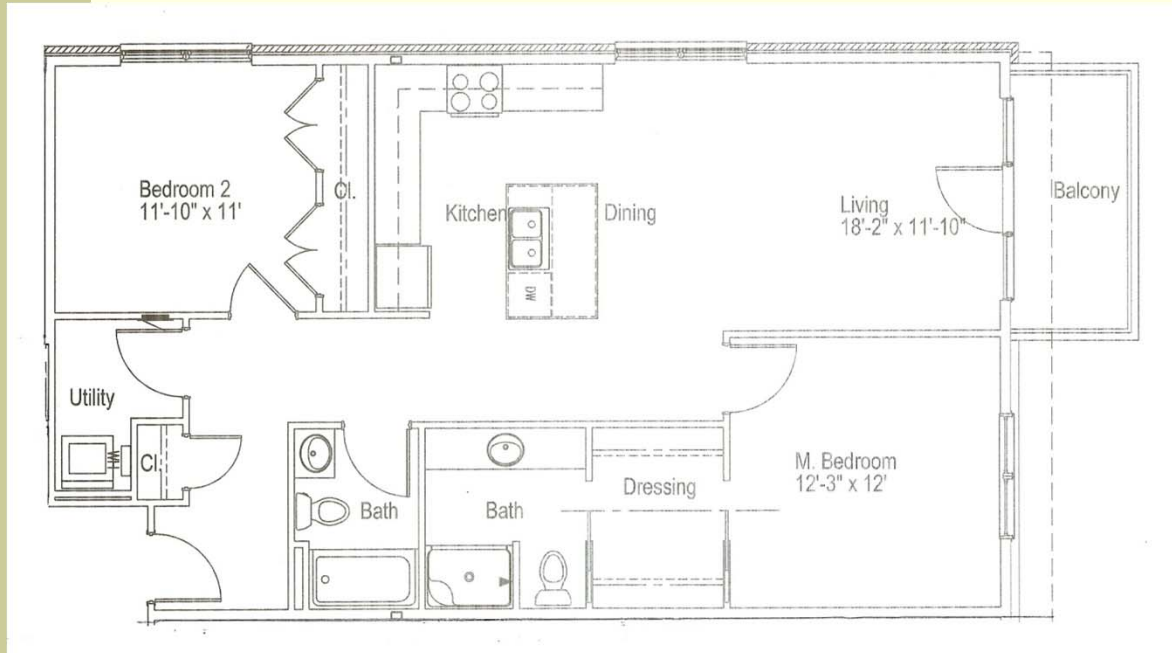

Unit 208

- Master bedroom, second bedroom and full bath.
- 1,042 square feet.
- East side with Chatham Arch views.
- 72 square feet of exterior patio.
- Lease rate: \$1,500/month.