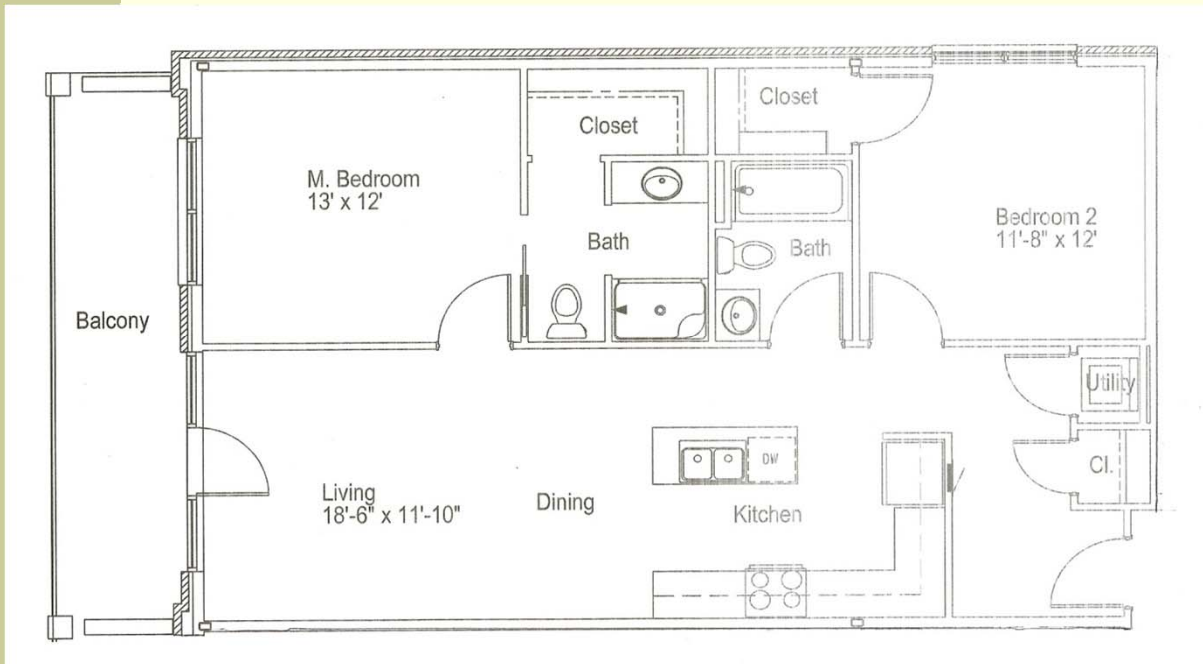

Unit 209

- 2 master bedroom suites.
- 958 square feet.
- West side with city views.
- 140 square feet of exterior patio.
- Lease rate: \$1,500/month.