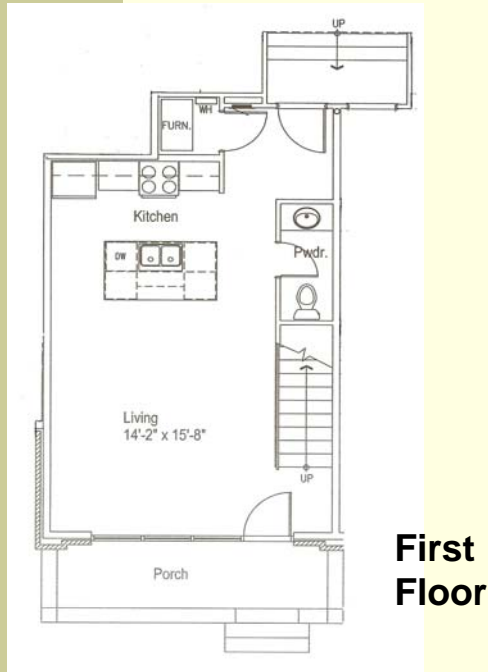

Town Home Unit

Second Floor

- Master Bedroom with Den
- First Floor Powder Bath
- 1178 Sq.Ft.
- South Side with City Views
- 180 Sq. Ft. of Exterior Patio
- Lease Rate: \$1,450/month