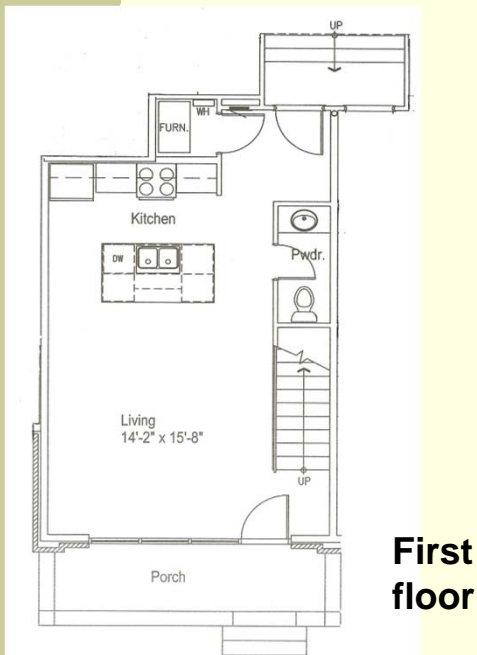

Unit 210

Townhome unit

First floor

Second floor

- Master bedroom with den.
- First-floor powder bath.
- 1,178 square feet.
- South side with city views.
- 180 square feet of exterior patio.
- Lease rate: \$1,500/month.