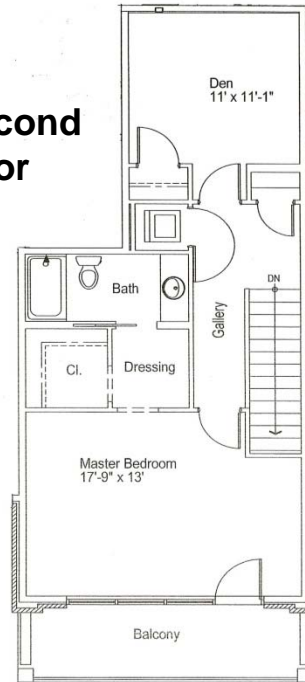

Unit 210

Townhome unit

First floor

Second floor

- Master bedroom with den.
- First-floor powder bath.
- 1,178 square feet.
- South side with city views.
- 180 square feet of exterior patio.
- Lease rate: \$1,500/month.