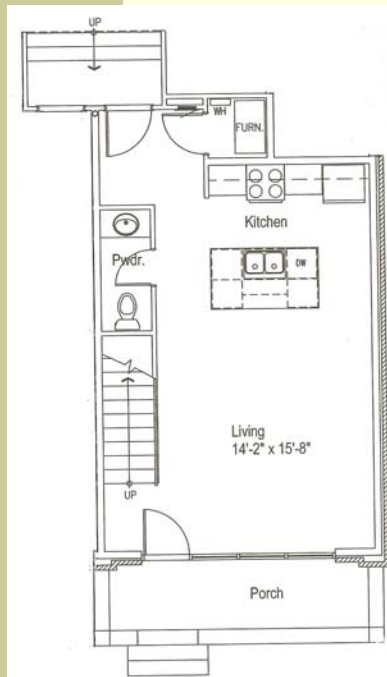

Town Home Unit

Second Floor

- Master Bedroom, 2nd Bedroom with Full Bath
- First Floor Powder Bath
- 1392 Sq.Ft.
- South Side with City Views
- 180 Sq. Ft. of Exterior Patio
- Lease Rate: \$1650/month