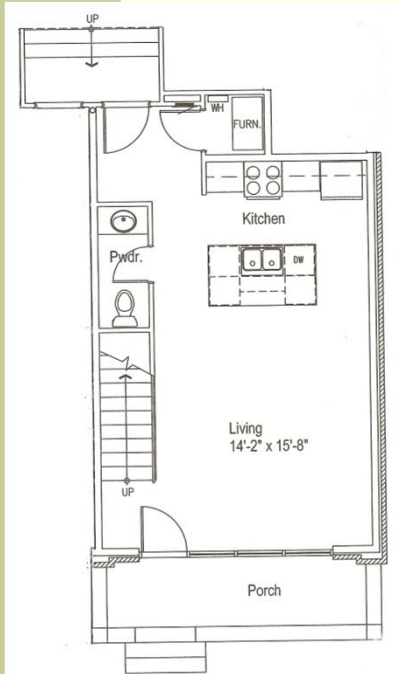

# Unit 211

## Townhome unit

**First floor**

**Second floor**

- Master bedroom, 2<sup>nd</sup> bedroom with full bath.
- First-floor powder bath.
- 1,392 square feet.
- South side with city views.
- 180 square feet of exterior patio.
- Lease rate: \$1,700/month.