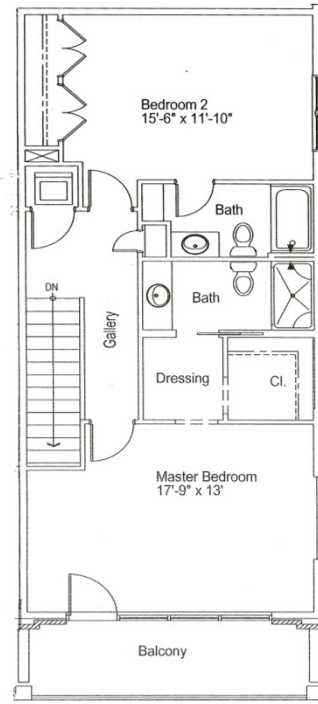

# Unit 211

## Townhome unit

**First floor**

**Second floor**

- Master bedroom, 2<sup>nd</sup> bedroom with full bath.
- First-floor powder bath.
- 1,392 square feet.
- South side with city views.
- 180 square feet of exterior patio.
- Lease rate: \$1,700/month.